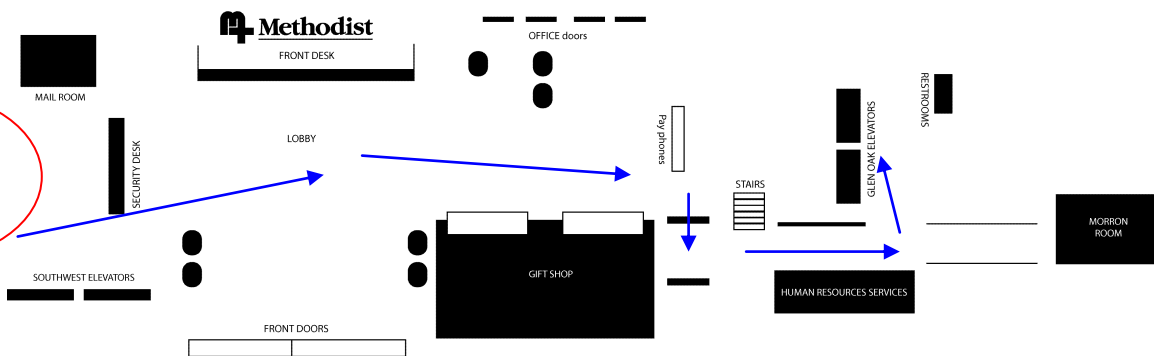

Directions to Morrion Room

From Parking Deck A

Walk across the Hamilton street walkway/or
Go through front doors of Lobby (Valet parking will be there)
follow the long hallway past the Gift Shop on your RIGHT, Follow through doorway past,
Stairwell on your left and Glen Oak Elevators/ Bathrooms also on your left,
proceed forward up the ramp into the **Morrion Room**.

Directions to G303

From Parking Deck A

Walk across the Hamilton street walkway/or
through front doors of Lobby (Valet Parking will be there)
follow the long hallway past the Gift Shop on your RIGHT, keep going through doorway
past the stairwell, Turn Left at the bathrooms/elevator area.
Please take the Glen Oak Elevators up to 3rd floor.
G303 will be straight ahead off of the elevators in a small corridor.