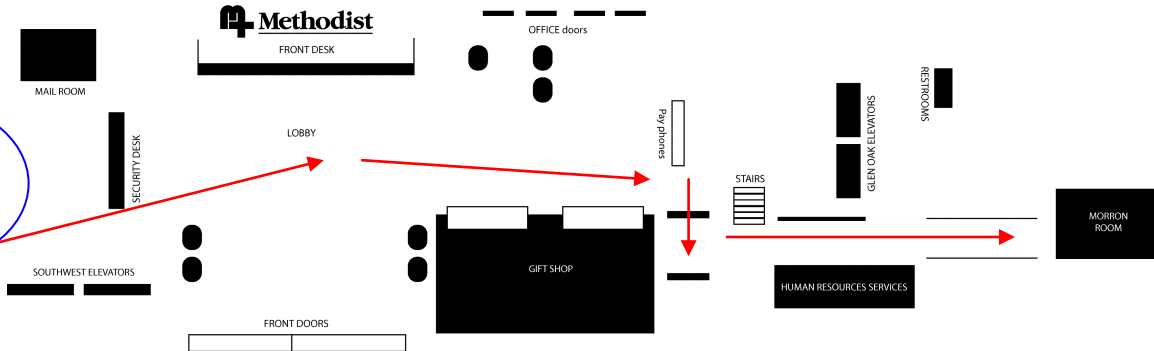

Directions to Morrion Room

From Parking Deck A

Walk across the Hamilton street walkway/or
Go through front doors of Lobby (Valet parking will be there)
follow the long hallway past the Gift Shop on your RIGHT, Follow through doorway past,
Stairwell on your left and Glen Oak Elevators/ Bathrooms also on your left,
proceed forward up the ramp into the **Morrion Room**.

Directions to G303

From Parking Deck A

Walk across the Hamilton street walkway/or
through front doors of Lobby (Valet Parking will be there)
follow the long hallway past the Gift Shop on your RIGHT, keep going through doorway
past the stairwell, Turn Left at the bathrooms/elevator area.
Please take the Glen Oak Elevators up to 3rd floor.
G303 will be straight ahead off of the elevators in a small corridor.